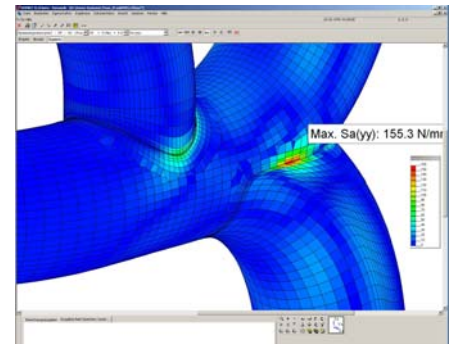

About: ROHR2 and SINETZ

ROHR2 is one of the leading Pipe Stress Analysis tools, standard software for static and dynamic analysis of piping systems and structural frameworks.

The software is equipped by a range of additional features enhancing the engineer's daily job, as there are FEM analysis, isometric capabilities and a wide range of interfaces covering the leading CAD/CAE systems.

ROHR2 is developed continuously in order to incorporate the ongoing changes in the stress calculation codes and norms but also to improve the user interface and extend the capabilities of ROHR2 according to the users needs.

SINETZ is the design solution for Steady State Calculation of Flow Distribution, Pressure Drop and Heat Loss in Branched and Intermeshed Piping Networks for compressible and incompressible media